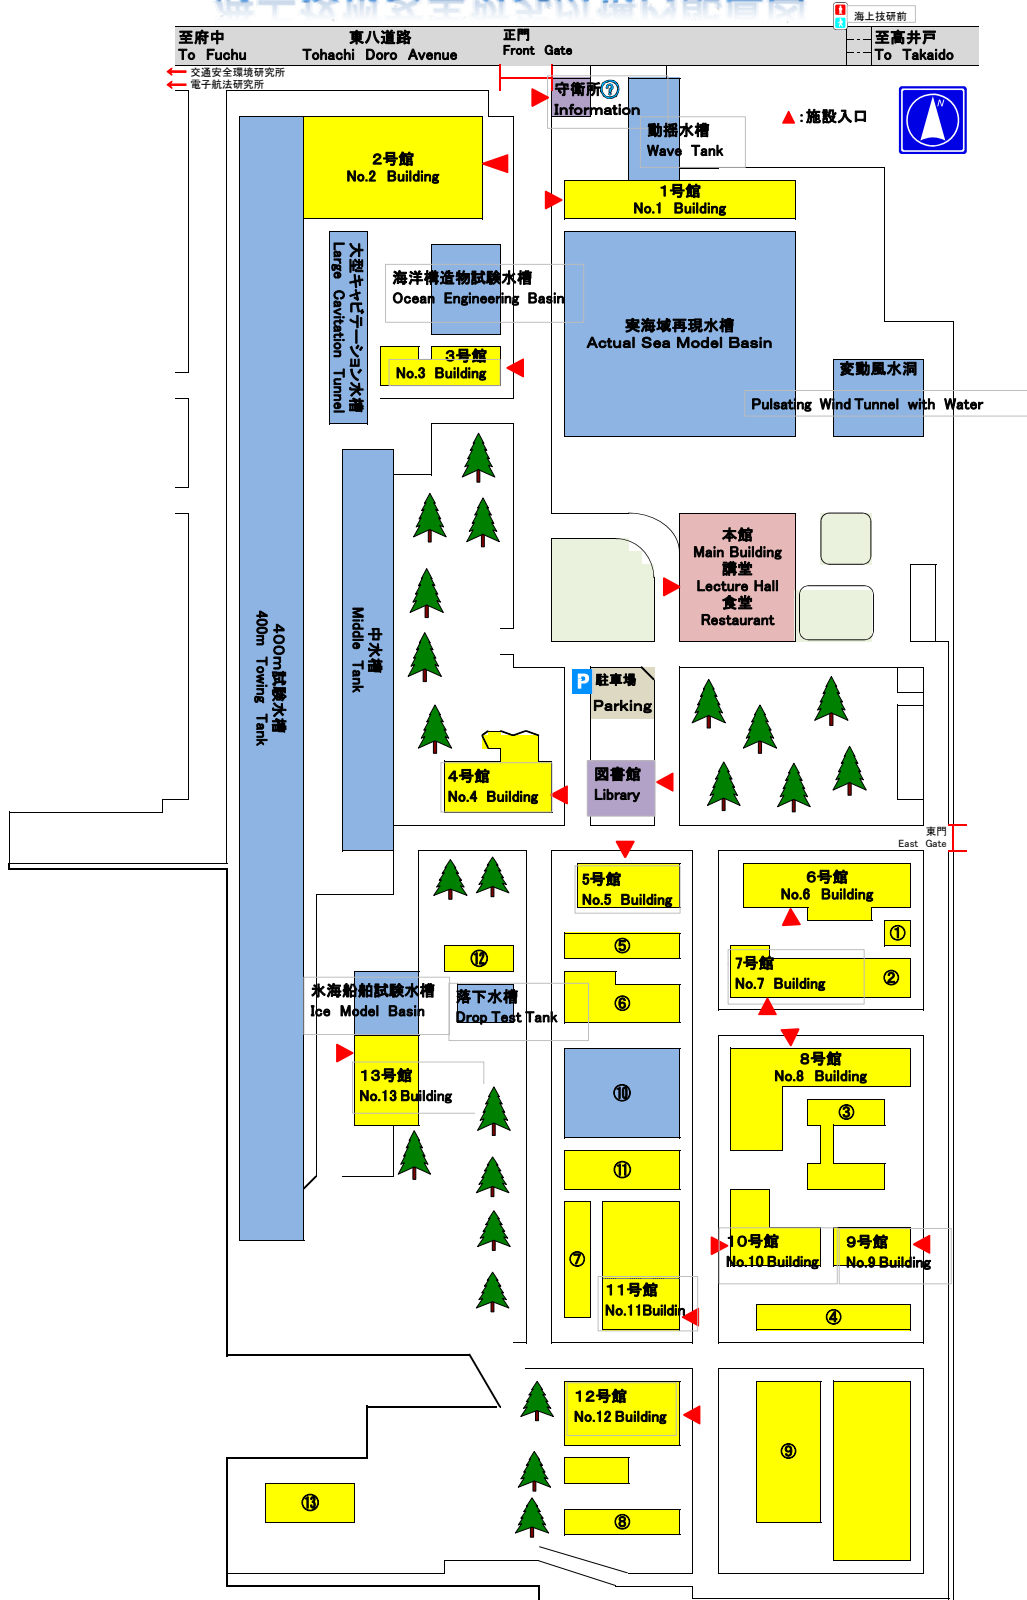

# 海上技術安全研究所構内配置図 Layout

NO	名称	Name	NO	名称	Name
①	特殊材料実験棟	Special Materials Laboratory Building	⑧	機械第6実験棟	Machinery Laboratory Building NO. 6
②	寿命評価実験棟	Life Evaluation Laboratory Building	⑨	省エネルギー実験棟	Energy Saving Laboratory Building
③	機械第1実験棟	Machinery Laboratory Building NO. 1	⑩	海洋環境保全総合実験棟	Integral Experiment Building for Marine-environment Preservation
④	機械第2実験棟	Machinery Laboratory Building NO. 2	⑪	海洋実験棟	Ocean Engineering Laboratory Building
⑤	機械第3実験棟	Machinery Laboratory Building NO. 3	⑫	防火防爆実験棟	Fire/Explosion Prevention Laboratory Building
⑥	機械第4実験棟	Machinery Laboratory Building NO. 4	⑬	低温環境実験棟	Low Temperature Test Facilities
⑦	機械第5実験棟	Machinery Laboratory Building NO. 5			